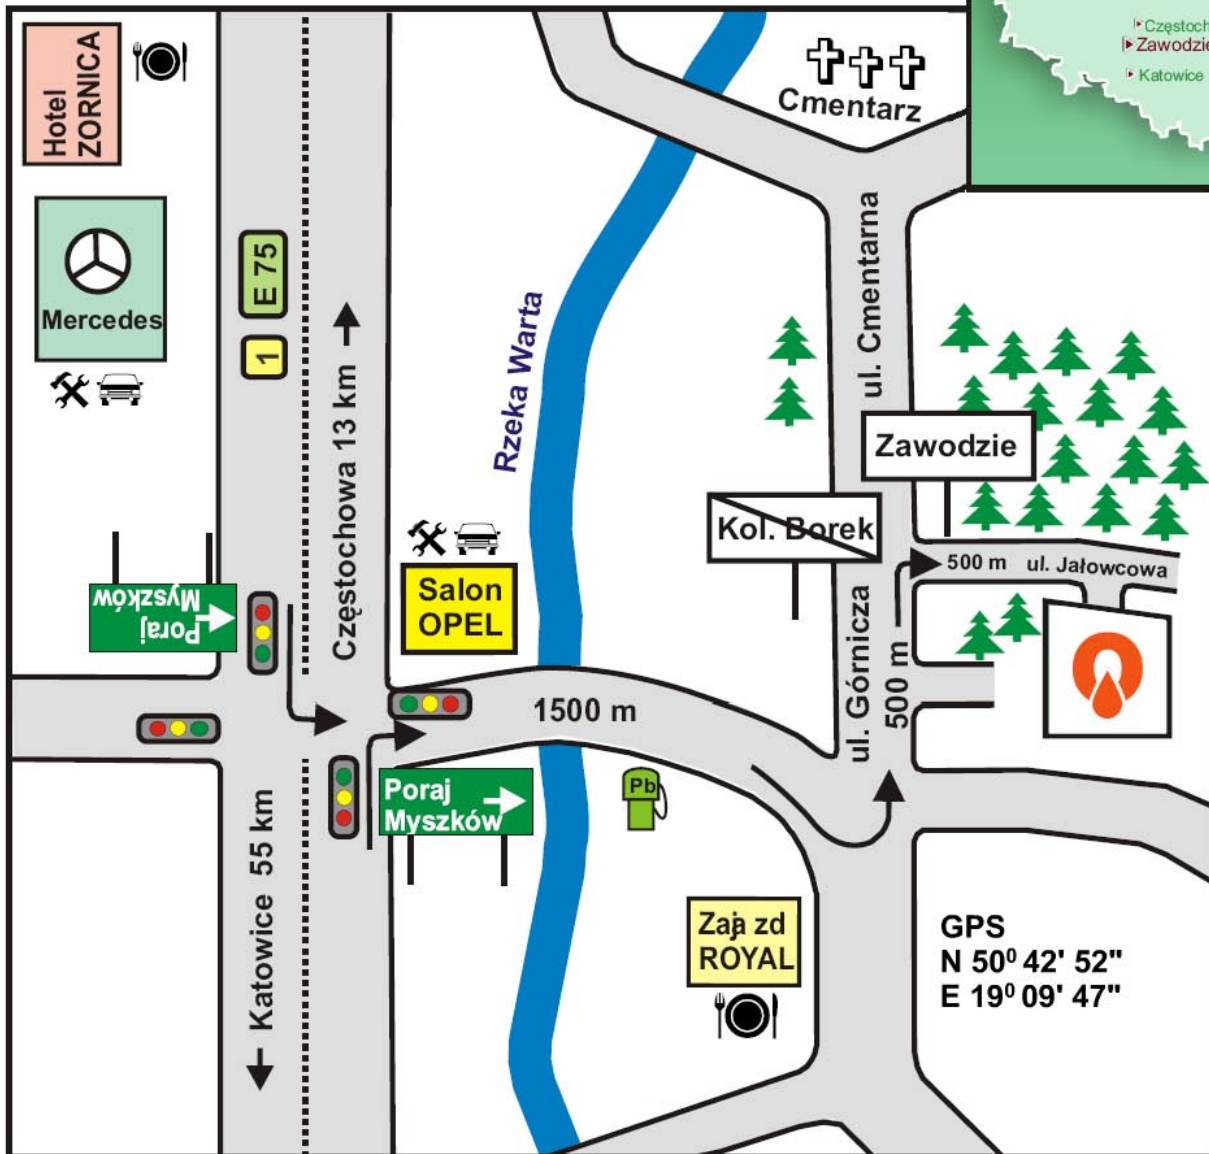

Simiński-Ordon Foundry

42-262 Poczesna, Zawodzie
ul. Jałowcowa 12, POLSKA

Central office: +48 34 327 48 95

Secretarial staff: +48 34 360 83 94

Simiński-Ordon Foundry is situated in Zawodzie, near Częstochowa (Śląskie Province).

How to find us?

- > Driving from Katowice direction (**motorway A1**) turn right on traffic lights next to OPEL garage (it is about 12 km from Częstochowa). Take the road to **Poraj, Myszków**.
- > After driving about 1500 m turn left into **Górnicza** Street.
- > Then after about 0,5 km turn right into **Jałowcowa** Street (there will be road sing with name of our company).

Nearest international airport: Katowice Pyrzowice (www.gtl.com.pl) about 30 km

Nearest hotel/restaurant: Zornica (www.zornica-hotel.com.pl) 4 km. Tel. +48 34 327 48 80